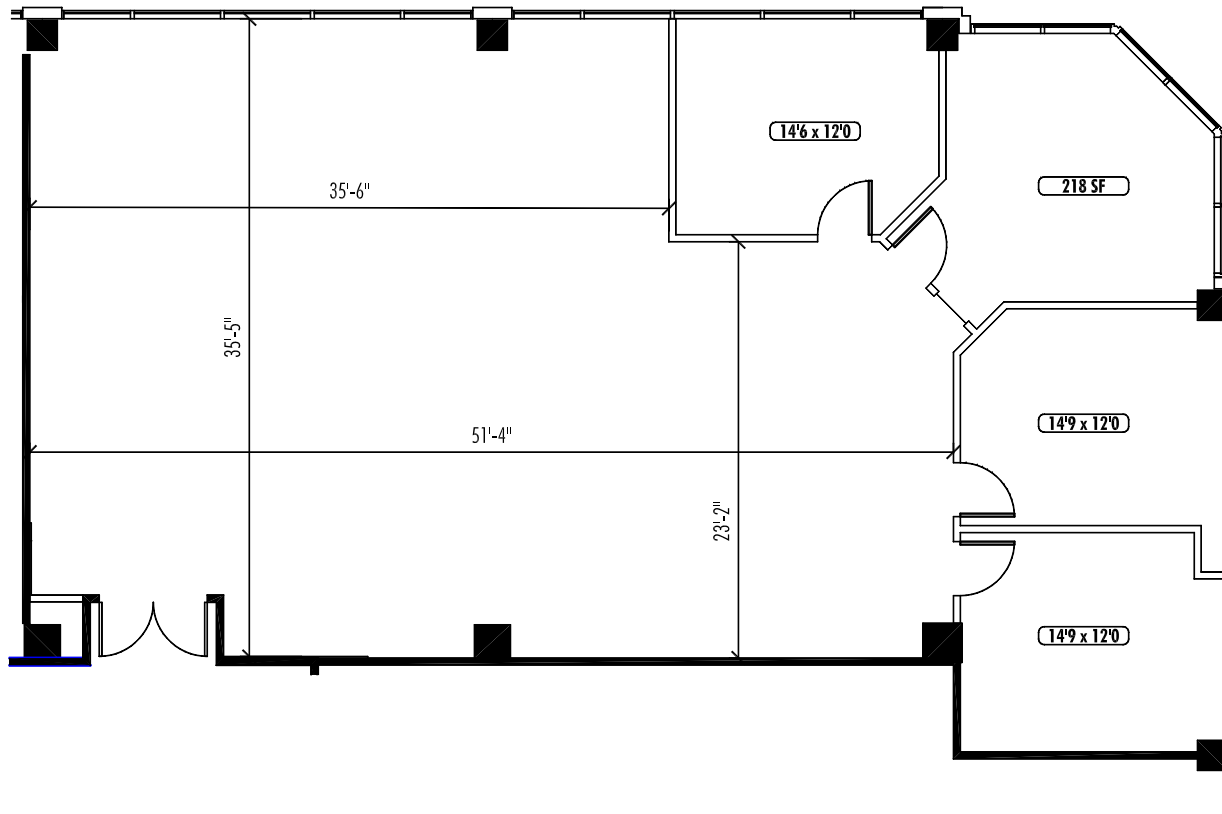

Key Plan

Sabrina Gibson 404.504.7885
Clark Gore 404.923.1213
Eric Ross 404.229.7629

Windward Fairways II • Suite 525 • 3,248 RSF

As Built