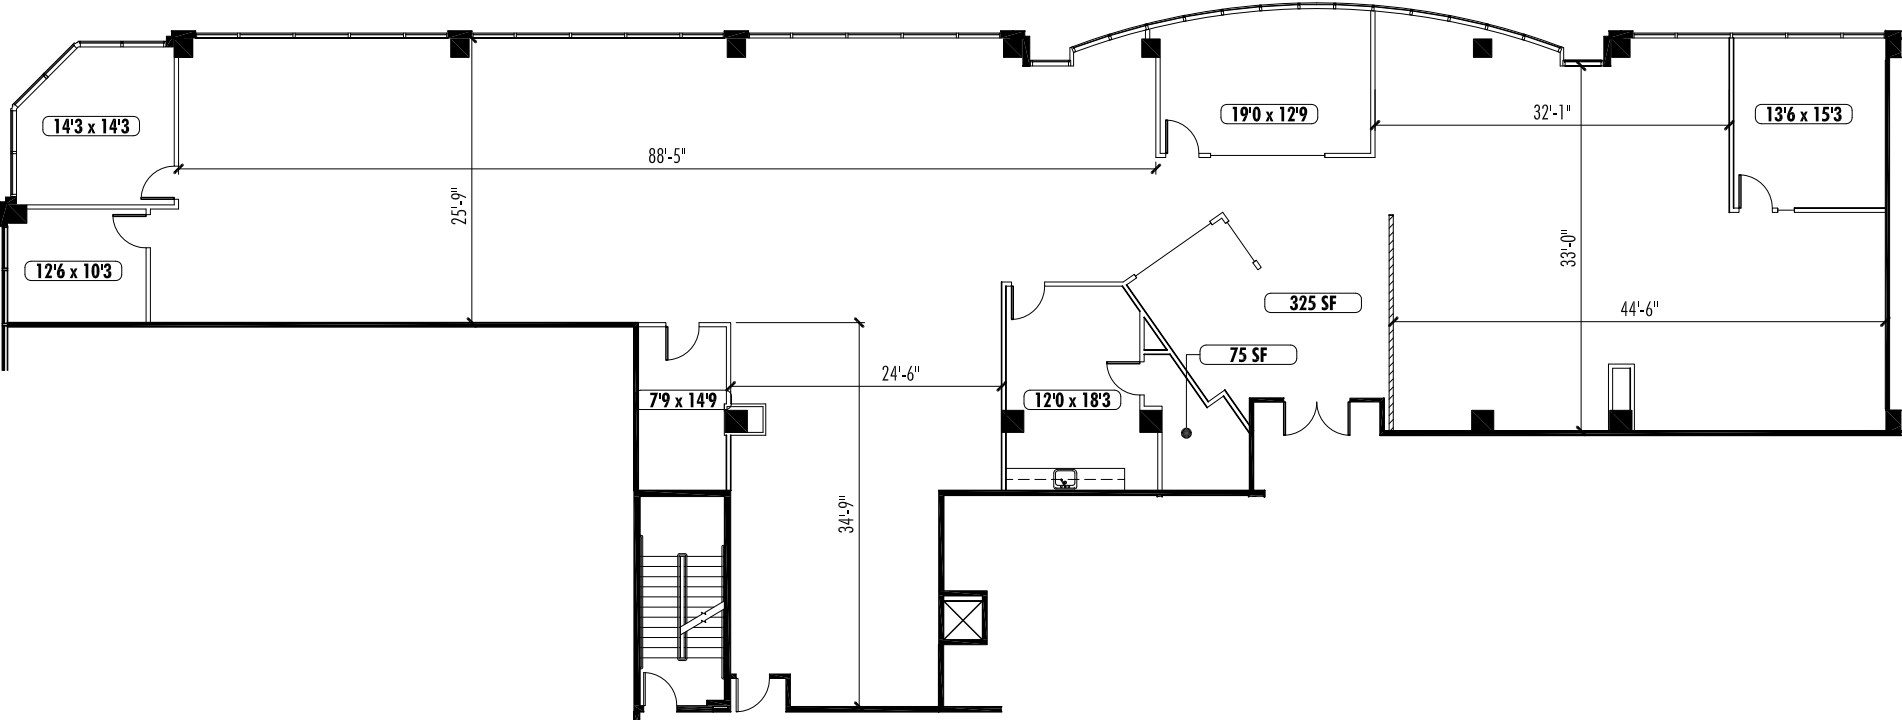

Key Plan

Sabrina Gibson 404.504.7885
Clark Gore 404.923.1213
Eric Ross 404.229.7629

Windward Fairways II • Suite 505 • 7,312 RSF

As Built