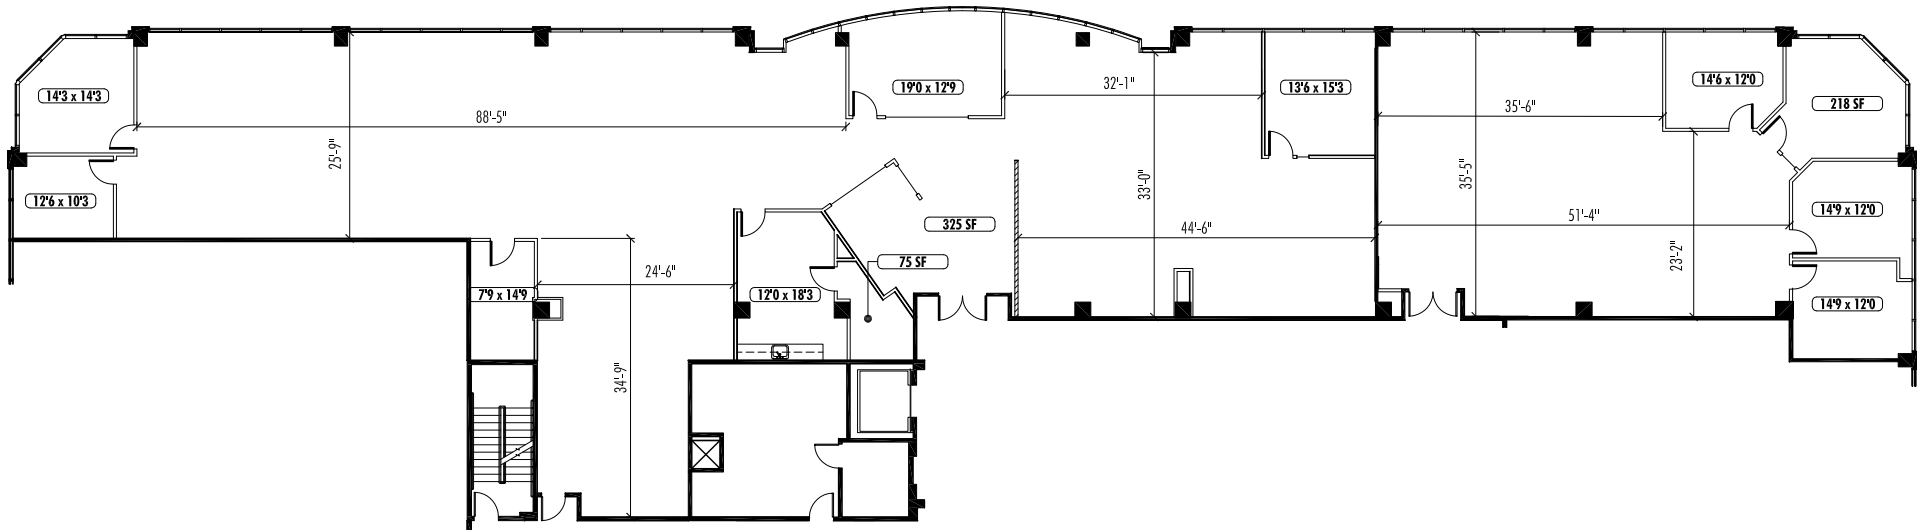

Key Plan

Sabrina Gibson 404.504.7885
Clark Gore 404.923.1213
Eric Ross 404.229.7629

Windward Fairways II • Suites 505 & 525 • 10,560 RSF

As Built