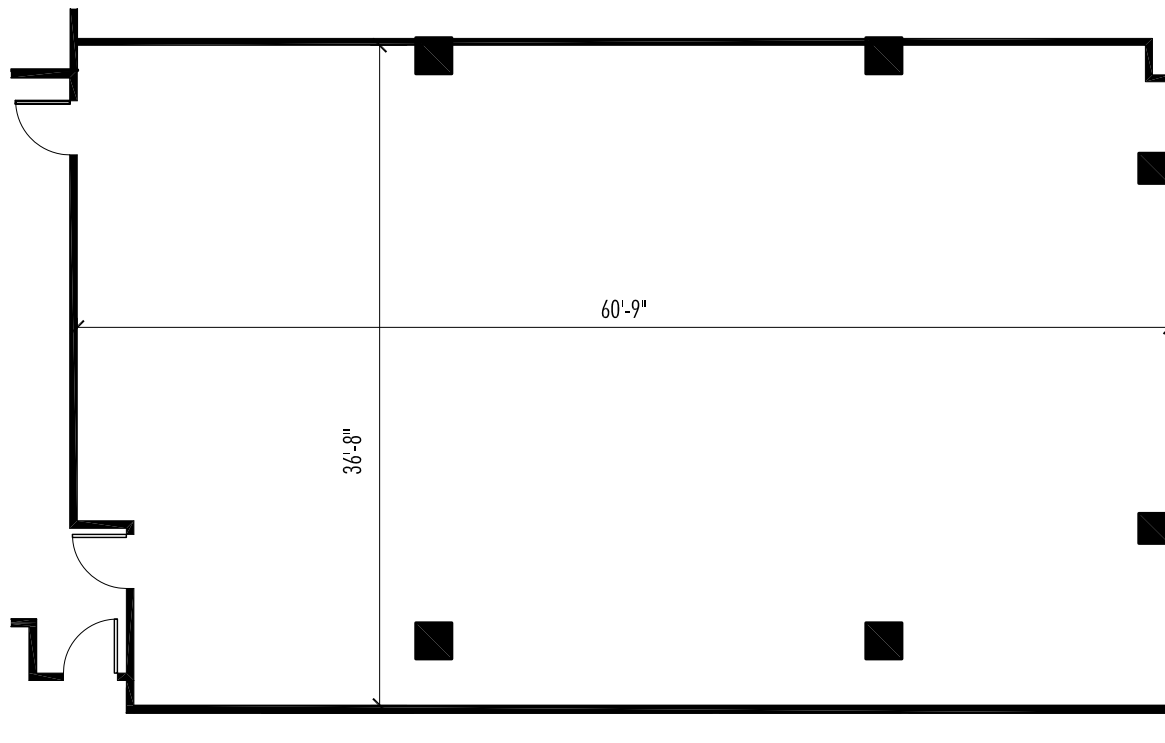

Key Plan

North

Sabrina Gibson 404.504.7885

Clark Gore 404.923.1213

Eric Ross 404.229.7629

Windward Fairways II • Suite 420 • 2,603 RSF

As Built